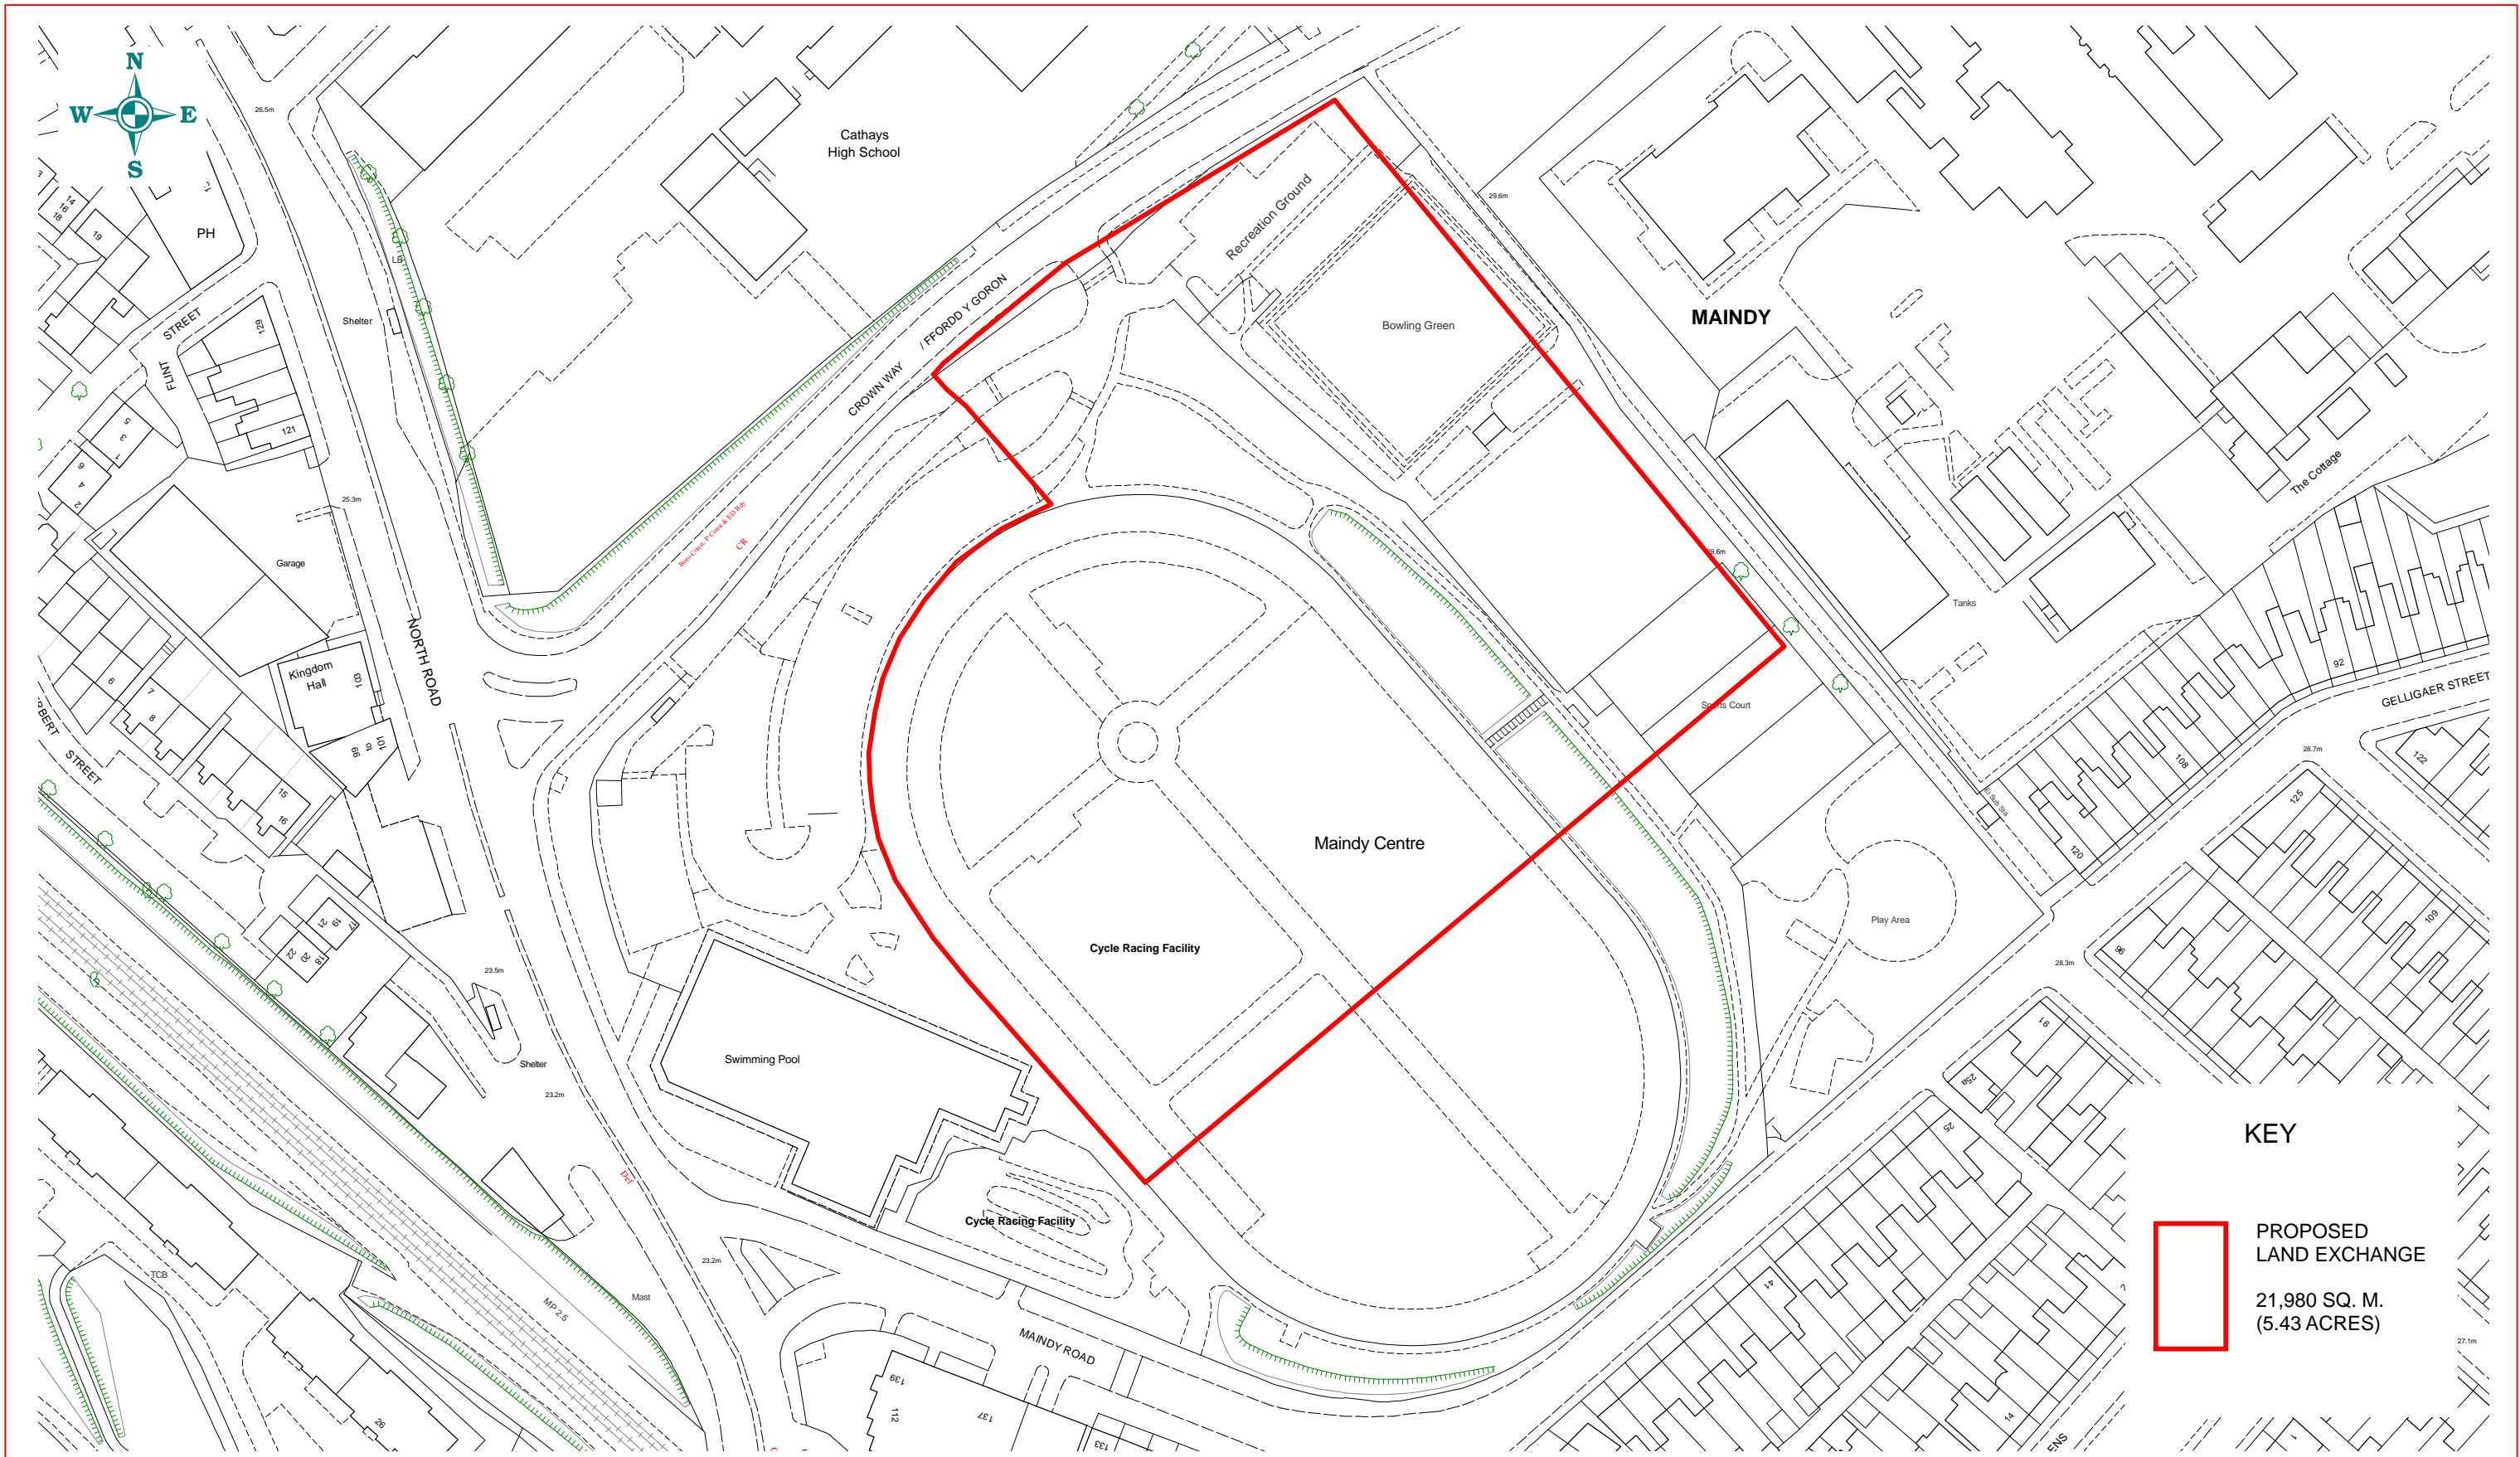

Maindy Park Trust – proposed land exchange.

KEY

PROPOSED LAND EXCHANGE

21,980 SQ. M. (5.43 ACRES)

© Hawffraint y Goron Cedwir pob hawl. Y data ar y map yw'r wybodaeth orau sydd ar gael ac mae er gwybodaeth yn unig. Tra gwneir pob ymdrech i sicrhau ei gywirdeb, ni ellir gwarantu hyn. Nid yw'r Cyngor yn derbyn cyfrifoldeb am unrhyw wallau ar y map a dylai defnyddwyr gyrru eu cyngor arbenigol eu hunain ar unrhyw wybodaeth a ddangosir ynddo. 100023376 (2019)

www.eiddocyngorcaerdydd.com

www.cardiffcouncilproperty.com

Ffeil / Enw llwybr / Project / Dyluniad Rhif. / File / Pathname / Project / Drawing No.

R : \propinfo2\Cathays High\maindyparktrust-ej.WOR

Lluniwyd gan / Drawn By : LHC Dyddiad / Date : 9 / 11 / 2022

Graddfa / Scale : 1 : 1250 Cyf Adolygiad / Revision Ref. :

Cyfarwyddwr / Director : Neil Hanratty